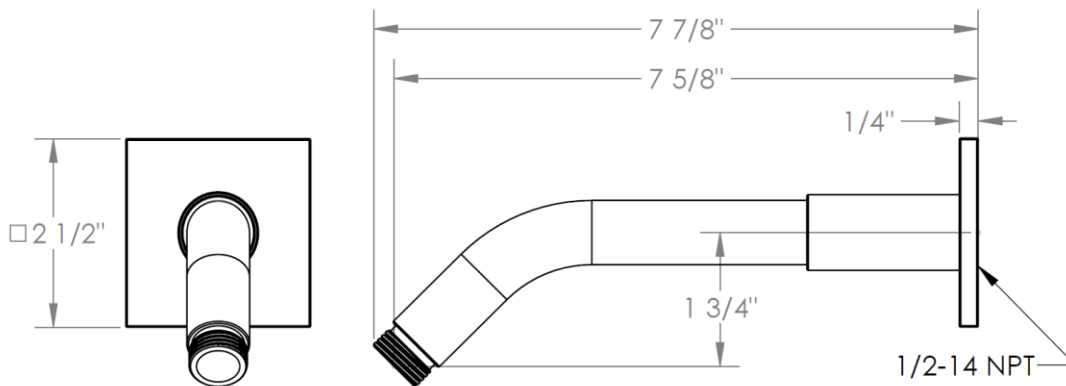

SS-CLD70AF
Clodagh Shower Arm/Flange

Meets the applicable requirements of ASME A112.18.1-2005/CSA B125.1-05, entitled "Plumbing Supply Fittings"